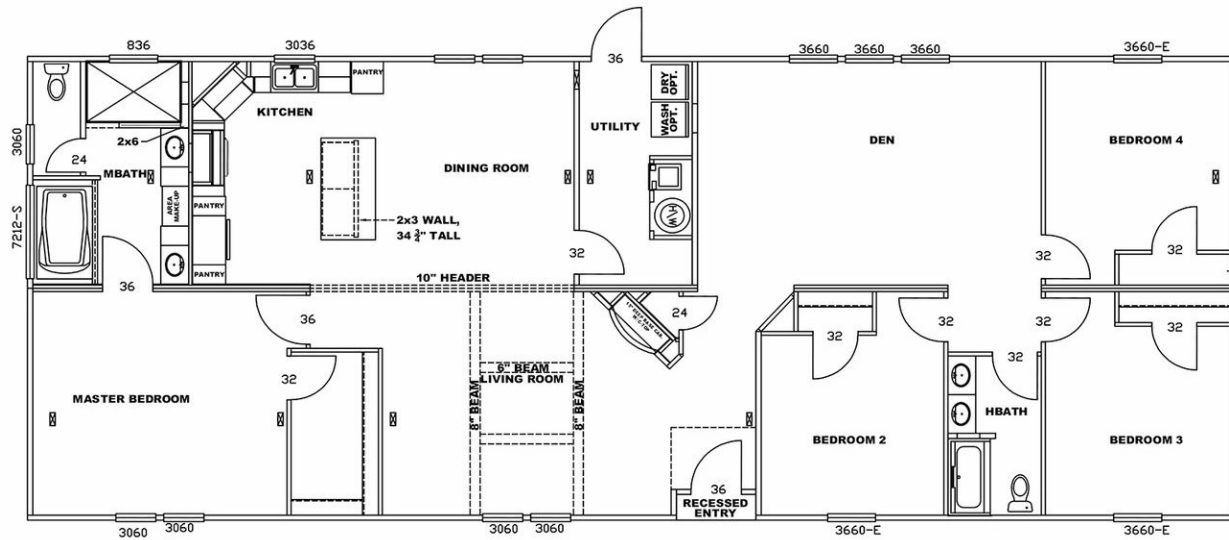

FRE32764A FREEDOM XL

FRE32764A FREEDOM XL Model number: 27FRE32764AH18

4 beds • 2 baths • 2432 sq.ft. • 32' width • 76' depth

Our home building facilities invest in continuous product and process improvements. Plans, dimensions, features, materials, specifications and availability are subject to change without notice or obligation. Renderings and floor plans are representative likenesses of our homes and may differ from the actual homes. We invite you to tour a Home Center near you and inspect the highest value in quality housing available or call (606) 878-7055 to speak with a Home Consultant. Copyright 2017, CMH. All rights reserved.